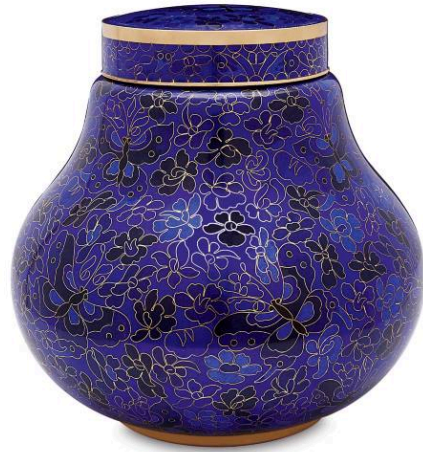

FEATURES:

- Handcrafted from copper
- Hand-applied enamel finish
- Due to hand craftsmanship, variations in color & design make each product unique & vary from the photographic representation
- Living Memorial® Program