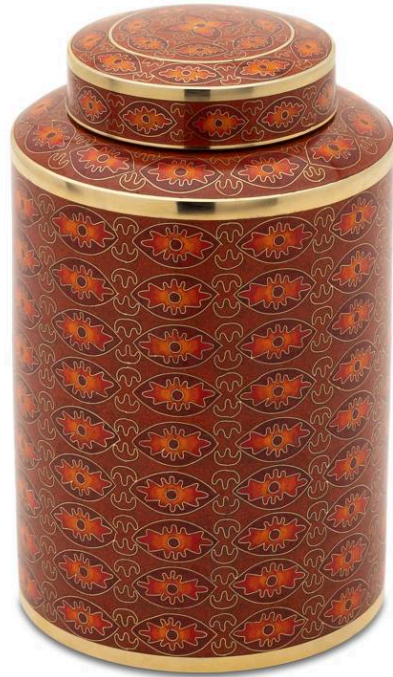

FEATURES:

- Handcrafted from copper
- Hand-applied enamel finish
- Due to hand craftsmanship, variations in color & design make each product unique & vary from the photographic representation
- Living Memorial® Program
- Cylinder Cloisonne Patent Number D848,703