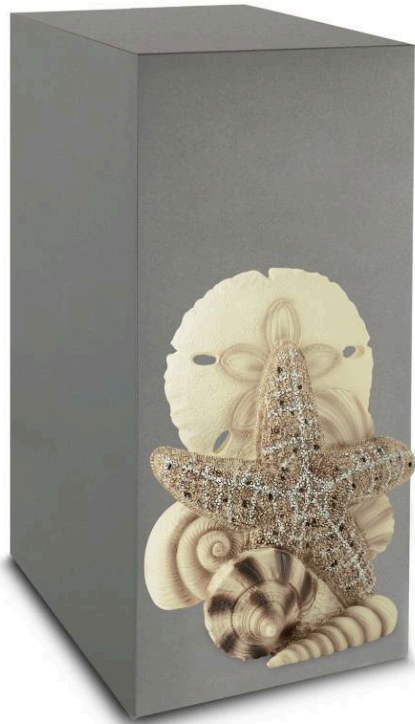

Pewter Bronze Horizontal Urn

235557

\$495

LifeStories® Medallions

LifeSymbols® Design

Living Memorial® Program

FEATURES:

- Constructed from 64 oz. sheet bronze
- Family Choices LifeSymbols® Designs or Display Medallions feature
- Marcelo gem may also be utilized for an additional charge
- Medallion Adapter Clip (248525) required for use with medallion or gem
- Engraving personalization available for an additional charge
- Bronze Trigard memorial appliqués available, sold separately
- Dimensions include use of LifeSymbols
- Living Memorial® Program