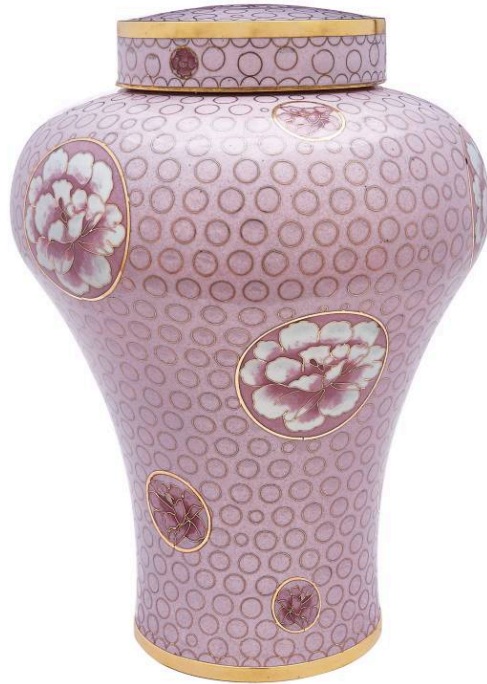

FEATURES:

- Handcrafted from copper
- Hand-applied enamel finish
- Due to hand craftsmanship, variations in color & design make each product unique & vary from the photographic representation
- Living Memorial® Program